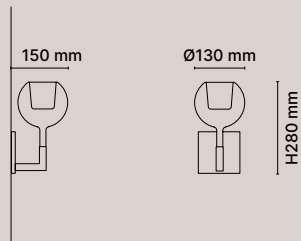

0811-30
MINI WALL

Dettagli
Details

1x 4W
G9 LED
IP20

Struttura metallo
Metal structure

Oro opaco /
Matt gold

Nero opaco /
Matt black

Diffusore vetro
Glass shade

Bronzo specchiato /
Mirroring bronze
Verde specchiato /
Mirroring green
Oro rosa specchiato /
Mirroring rose gold
Oro specchiato /
Mirroring gold
Nero specchiato /
Mirroring black
Argento specchiato /
Mirroring silver
4ever specchiato /
Mirroring 4ever
Trasparente /
Transparent

Bronzo specchiato /
Mirroring bronze
Verde specchiato /
Mirroring green
Oro rosa specchiato /
Mirroring rose gold
Oro specchiato /
Mirroring gold
Nero specchiato /
Mirroring black
Argento specchiato /
Mirroring silver
4ever specchiato /
Mirroring 4ever
Trasparente /
Transparent

Codice
Code

0811-30-0621-NXBE

0811-30-0618-NXBE

0811-30-0617-NXBE

0811-30-0616-NXBE

0811-30-0615-NXBE

0811-30-0613-NXBE

0811-30-0611-NXBE

0811-30-0601-NXBE

0811-30-1121-NXBE

0811-30-1118-NXBE

0811-30-1117-NXBE

0811-30-1116-NXBE

0811-30-1115-NXBE

0811-30-1113-NXBE

0811-30-1111-NXBE

0811-30-1101-NXBE