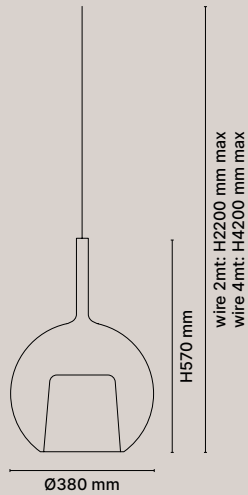

GLO, CARLO COLOMBO

0811-23 LARGE SUSPENSION

Dettagli Details

1x 10W
E27 LED
Cavo / Wire RAL 7013
IP20

Diffusore vetro Glass shade

	Bronzo specchiato / Mirroring bronze	4 mt
	Verde specchiato / Mirroring green	4 mt
	Oro rosa specchiato / Mirroring rose gold	4 mt
	Oro specchiato / Mirroring gold	4 mt
	Nero specchiato / Mirroring black	4 mt
	Argento specchiato / Mirroring silver	4 mt
	4ever specchiato / Mirroring 4ever	4 mt
	Trasparente / Transparent	4 mt

Cavo Wire

2 mt
2 mt
2 mt
2 mt
2 mt
2 mt
2 mt
2 mt
2 mt
2 mt
2 mt

Codice Code

0811-23-2421-N4BE
0811-23-2421-N2BE
0811-23-2418-N4BE
0811-23-2418-N2BE
0811-23-2417-N4BE
0811-23-2417-N2BE
0811-23-2416-N4BE
0811-23-2416-N2BE
0811-23-2415-N4BE
0811-23-2415-N2BE
0811-23-2413-N4BE
0811-23-2413-N2BE
0811-23-2411-N4BE
0811-23-2411-N2BE
0811-23-2401-N4BE
0811-23-2401-N2BE

0811-21 MEDIUM SUSPENSION