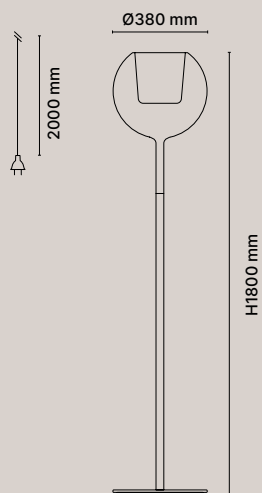

0811-11  
FLOOR

Dettagli  
Details

1x 10W  
E27 LED  
Dimmer on cable  
Cavo / Wire RAL 9005  
IP20

Struttura metallo  
Metal structure

● Cromo lucido /  
Glossy chrome

● Oro lucido /  
Glossy gold

● Nero opaco /  
Matt black